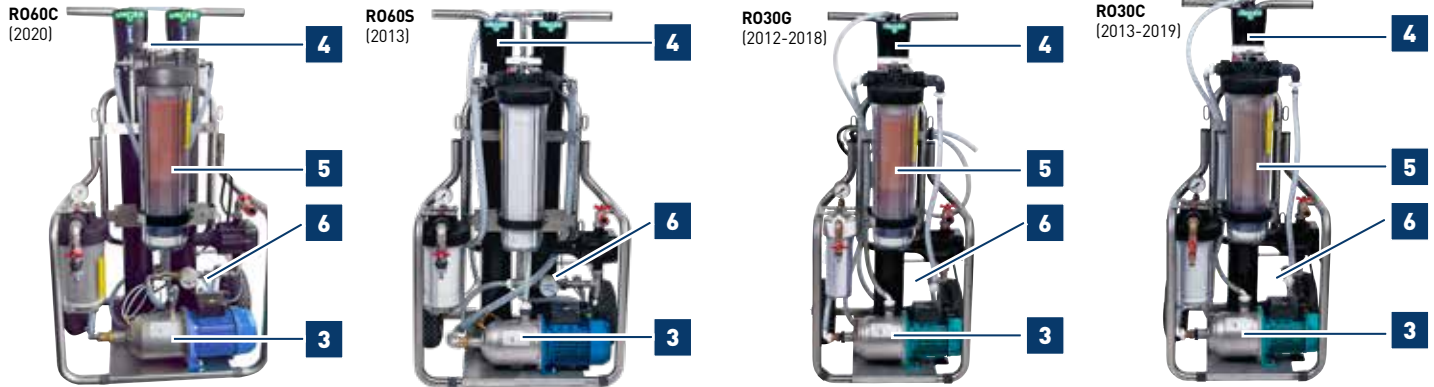

PURE WATER FILTER

HIFLO R060C/S, R030G/C

Quality Tools for Smart Cleaning

3		PUMP							
Part No.	Product	Info	Pack	€/pieces	R060C	R060S	R030G	R030C	
17918*	PRESSURE PUMP R060		1		✓	✓			
21818	PUMP CONTROL		1		✓	✓	✓	✓	

4		MEMBRANE							
Part No.	Product	Info	Pack	€/pieces	R060C	R060S	R030G	R030C	
17189	MEMBRANE	4" x 40"	1		✓	✓	✓	✓	
17190	PRESSURE TUBE (for 17189)	4" x 40"	1		✓	✓	✓	✓	
17191	MANOMETER WORKING PRESSURE		1		✓	✓	✓	✓	

5		RESIN FILTER							
Part No.	Product	Info	Pack	€/pieces	R060C	R060S	R030G	R030C	
17196	RESIN FILTER HOUSING (WITH DRILLING)	4,5" x 20"	1		✓				
17020	SEALING FOR FILTER HOUSING 4,5"	4,5"	1		✓		✓	✓	
17197	CARTRIDGE 20" CLEAR, EMPTY	20"	1		✓		✓	✓	
17201	CARTRIDGE 20" CLEAR, filled with 4,5l resin	20"	1		✓		✓	✓	
17079	SEALING FOR CARTRIDGE (for 17197, 17201)		1		✓		✓	✓	
17194*	FILTER KEY 4,5"	4,5"	1		✓		✓	✓	

*Colour may vary