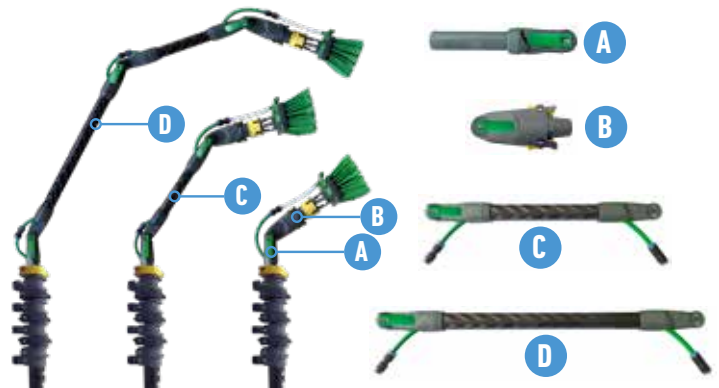

nLite® Connect POLE TUBE, ALU EXTENSION (AN30G)

Part No.	Ø mm	Segment	Clamp	Pack	€/piece
17832	32	1 (3,00 m)	-	1	
17833	35	2 (3,00 m)	●+●	1	

nLite® Connect CLAMPS

Segm. 1 - Ø 26mm		Segm. 2 - Ø 29mm		Segm. 3 - Ø 32mm		Segm. 4 - Ø 35mm		Pack
Part No.	€/piece	Part No.	€/piece	Part No.	€/piece	Part No.	€/piece	
23227	●	23228	●	23229	●	23231	●	1
23233	●	(without hose clip)				23230	●	1

yellow lever

grey lever

23231 = nLite Connect segment 4 top pole end

23230 = nLite Connect Master & Extension lower pole end

nLite® Connect ANGLE ADAPTER ELEMENTS

Part No.	Info	Pack	€/piece
NGC00	Element A - pole adapter	1	
22806	Element B - brush adapter	1	
22807	Element C - short (incl. hose & quick connector)	1	
22808	Element D - long (incl. hose & quick connector)	1	

- Durable plastic cap prevents accidental damage to the pole.**
- Insert into base section and secure by closing the clamp
 - Features aperture for hose
 - Fits Master and Extension Poles

Part No.	Pack	€/piece
TMECP	1	