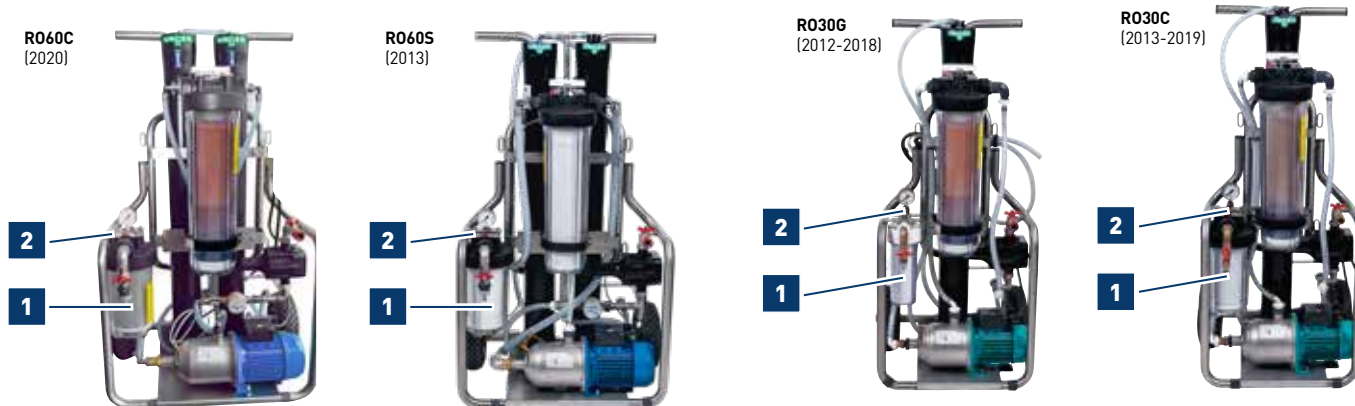

PURE WATER FILTER

HIFLO R060C/S, R030G/C

1 PREFILTER									
	Part No.	Product	Info	Pack	€/piece	R060C	R060S	R030G	R030C
	17522	PREFILTER CASE SMALL	WHILST STOCKS LAST	4,5" x 10"	1				✓
	22620	PREFILTER CASE SMALL		4,5" x 10"	1		✓		
	23428	PREFILTER CASE SMALL		4,5" x 10"	1	✓			
	17521	SEDIMENT PREFILTER (for 17522)		4,5" x 10"	1	(✓)	✓		✓
	17509	COMBI-PREFILTER (CHLORINE/SEDIMENT) (for 17522)		4,5" x 10"	1	✓			✓
	17020	SEALING FOR FILTER HOUSING 4,5"		4,5"	1	✓	✓		✓
	17194*	FILTER KEY 4,5" (for 17522, 17195)		4,5"	1	✓	✓		✓
	17195	PREFILTER CASE BIG WITHOUT DRILLING (for chlorine filtre 17919)		4,5" x 20"	1		✓		
	17919	CHLORINE FILTER WITH SEALING (for 17195)		20"	1		✓		
	16574	PREFILTER CASE	WHILST STOCKS LAST	2,5" x 10"	1			✓	
	17188	SEDIMENT PREFILTER (for 16574)		2,5" x 10"	1			✓	
	16637*	FILTER KEY 2,5"	WHILST STOCKS LAST	2,5"	1			✓	

2 WATER IN & OUT									
	Part No.	Product	Info	Pack	€/piece	R060C	R060S	R030G	R030C
	18775	WATER CONNECTOR, FEMALE		3/4"	1	✓	✓	✓	✓
	17024	WATER CONNECTOR, MALE 1/2"	WHILST STOCKS LAST	1/2"	1			✓	✓
	17915	WATER CONNECTOR, MALE 1"		1"	1	✓	✓		
	16636	MANOMETER INCOMING PRESSURE			1	✓	✓	✓	✓
	17607	WATER OUT			1	✓	✓	✓	✓
	21826	PURE WATER FLOW METRE			1	✓	✓