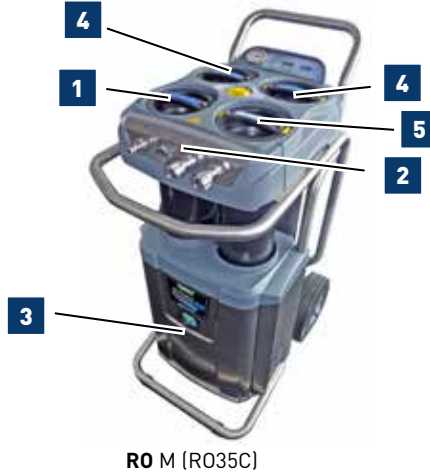

RO M (R035C)