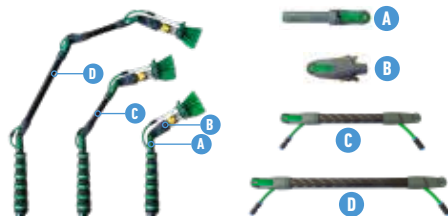

REPLACING SMART LOCK CLAMPS: