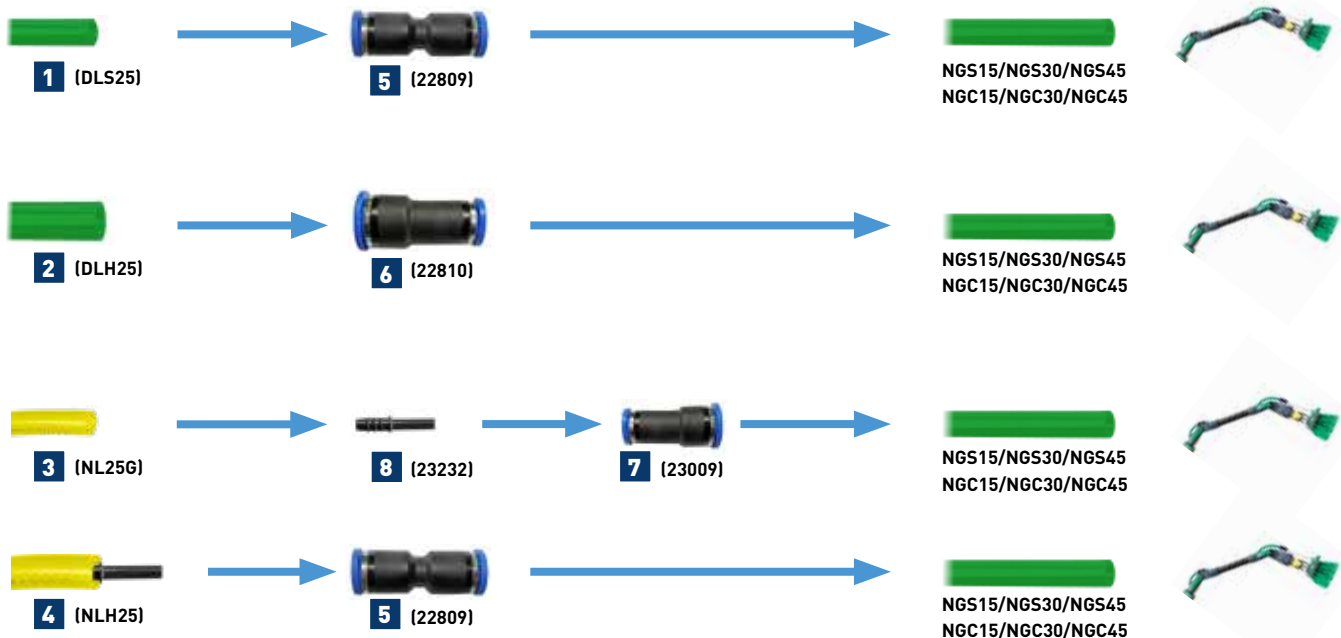

WATER FED POLES

nLITE® QUICK CONNECTORS & HOSES

Quality Tools for Smart Cleaning

Art. Nr.	Product	Info	Pack	€/piece
DLS25	nLITE® DUROFLEX HOSE	25 m	1	1
DLH25	nLITE® DUROFLEX HIGH PERFORMANCE HOSE	25 m	1	2
22813	nLITE® BRUSH HOSE	20 cm	1	
NL25G	nLITE® Connect HOSE	25 m	1	3
NLH25	nLITE® Connect HIGH PERFORMANCE HOSE	25 m	1	4
NLQUI	QUICK CONNECTOR KIT (Quick Connector 6>6mm + 2x Hose PLugs 6mm)	6>6 mm	1 (kit)	
23009	QUICK CONNECTOR	6>8 mm	5 (kit)	7
22809	QUICK CONNECTOR	8>8 mm	5 (kit)	5
22810	QUICK CONNECTOR	10>8mm	5 (kit)	6
23238	QUICK CONNECTOR Y	8>2x 6 mm	5 (kit)	
22811	QUICK CONNECTOR ANGLE	8>8 mm	1	
23232	HOSE PLUG	Ø 6 mm	5 (kit)	8
23237	HOSE PLUG	Ø 8 mm	5 (kit)	
NLWVI	WATER FLOW ADAPTER	Ø 8 mm	1	
22812	WATER FLOW ADAPTER	Ø 10 mm	1	
CTHLC	FILTER CONNECTION	Ø 8 mm	1	
23236	FILTER CONNECTION	Ø 10 mm	1	

CONNECTION EXAMPLES