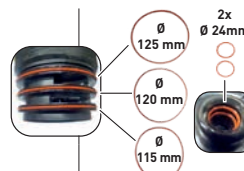

HydroPower® RO O-RING SET FOR TOP CAP 2+3 (5 PCS.)

Part No.		Pack	€/piece
ROOR2	for top cap 2 (membrane 1)	1	2
ROOR3	for top cap 3 (membrane 2)	1	3