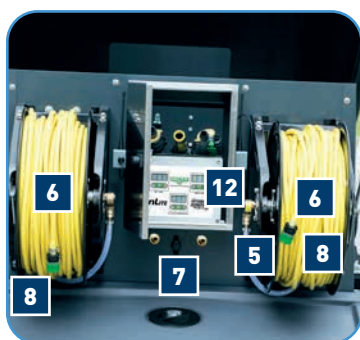

PURE WATER FILTER HYDRO POWER® RO XXL