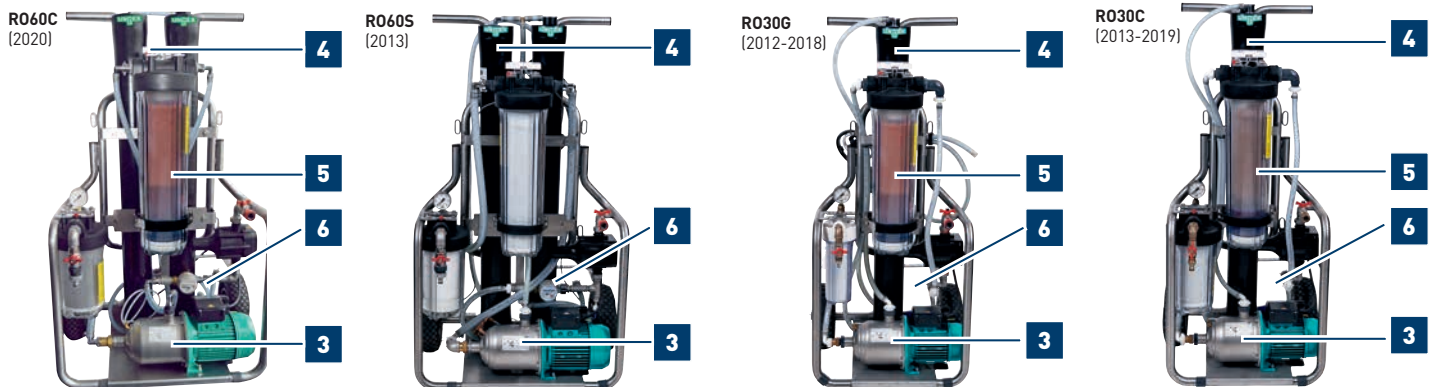

PURE WATER FILTER

HIFLO R060C/S, R030G/C

3 PUMP									
	Part No.	Product	Info	Pack	€/pieces	R060C	R060S	R030G	R030C
	17918	PRESSURE PUMP R060		1		✓	✓		
	17193	PRESSURE PUMP R030		1				✓	✓
	21818	PUMP CONTROL		1		✓	✓	✓	✓

4 MEMBRANE									
	Part No.	Product	Info	Pack	€/pieces	R060C	R060S	R030G	R030C
	17189	MEMBRANE	4" x 40"	1		✓	✓	✓	✓
	17190	PRESSURE TUBE (for 17189)	4" x 40"	1		✓	✓	✓	✓
	17191	MANOMETER WORKING PRESSURE		1		✓	✓	✓	✓
	18042	MEMBRANE PRESSURE TUBE BOTTOM PLATE (for 17190)		1		✓	✓	✓	✓
	18043	MEMBRANE PRESSURE TUBE TOP PLATE, CPL (for 17190)		1		✓	✓		
	18044	MEMBRANE PRESSURE TUBE TOP PLATE (for 17190)		1		✓	✓		
	18041	MEMBRANE PRESSURE TUBE TOP PLATE WITH MANOMETER (for 17190)		1				✓	✓

5 RESIN FILTER									
	Part No.	Product	Info	Pack	€/pieces	R060C	R060S	R030G	R030C
	17196	RESIN FILTER HOUSING (WITH DRILLING)	4,5" x 20"	1		✓		✓	✓
	17020	SEALING FOR FILTER HOUSING 4,5"	4,5"	1		✓		✓	✓
	17197	CARTRIDGE 20" CLEAR, EMPTY	20"	1		✓		✓	✓
	17201	CARTRIDGE 20" CLEAR, filled with 4,5l resin	20"	1		✓		✓	✓
	17079	SEALING FOR CARTRIDGE (for 17197, 17201)		1		✓		✓	✓
	17194	FILTER KEY 4,5"	4,5"	1		✓		✓	✓