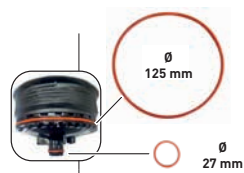

HydroPower® RO O-RING SET FOR TOP CAP 1+4 (2 PCS.)

Part No.		Pack	€/piece
ROOR1	for top cap 1 (pre-filter)	1	1
ROOR4	for top cap 4 (resin)	1	4