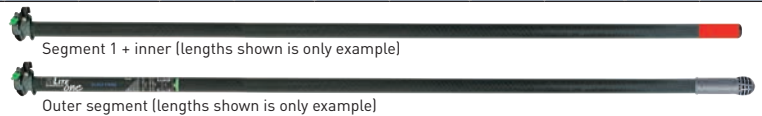

PURE WATER POLES

nLite® ONE, nLite® CONNECT

nLite One (2017-2020)

nLite® One GLASS FIBRE POLES

Pole	Length	Segments	Segm. 1 - Ø 26mm		Segm. 2 - Ø 29mm		Segm. 3 - Ø 32mm		Segm. 4 - Ø 35mm		Segm. 5 - Ø 38mm		Segm. 6 - Ø 41mm		Segm. 7 - Ø 44mm		Segm. 8 - Ø 47mm	
			Part No.	€/ piece	Part No.	€/ piece	Part No.	€/ piece	Part No.	€/ piece	Part No.	€/ piece	Part No.	€/ piece	Part No.	€/ piece	Part No.	€/ piece
GF16T	1,50m	2	19869		19851													
GF25T	2,50m	2	19870		19852													
GF45T	4,50m	4	19870		19871		19846		19853									
GF63T	6,40m	6	19870		19871		19846		19847		19848		19854					
GF75T	7,50m	7	19870		19871		19846		19847		19848		19849		19855			
GF87T	8,70m	8	19870		19871		19846		19847		19848		19849		19850		19856	

nLite® One CARBON POLES

CT81T	8,10m	5	19857		19858		19859		19860		19864							
CT96T	9,50m	6	19857		19858		19859		19860		19861		19865					
CT10T	10,90m	7	19857		19858		19859		19860		19861		19862		19866			
CT12T	12,20m	8	19857		19858		19859		19860		19861		19862		19863		19867	

Segment 1 + inner segments = incl. clamp and red warning area at pole end

Last segment = incl. clamp and rubber handle

nLite® One & Connect CLAMPS

Segm. 1 - Ø 26mm		Segm. 2 - Ø 29mm		Segm. 3 - Ø 32mm		Segm. 4 - Ø 35mm		Segm. 5 - Ø 38mm		Segm. 6 - Ø 41mm		Segm. 7 - Ø 44mm		Segm. 8 - Ø 47mm		Pack
Part No.	€/ piece	Part No.	€/ piece	Part No.	€/ piece	Part No.	€/ piece	Part No.	€/ piece	Part No.	€/ piece	Part No.	€/ piece	Part No.	€/ piece	
17152	●	17157	●	17162	●	17170	●	19374	●	19360	●	19375	●	19376	●	1
17282	●	(without hose clip)				17169	●									1

17170 = nLite One & Connect segment 4 top pole end
17169 = nLite Connect Master & Extension lower pole end

nLite® One HANDLE

Pole	Length	Segments	Part No.	€/ piece	Pack
GF16T	1,50m	2	19597		1
GF25T	2,50m	2	19597		1
GF45T	4,50m	4	19599		1
GF63T	6,40m	6	19600		1
GF75T	7,50m	7	19602		1
GF87T	8,70m	8	19602		1
CT81T	8,10m	5	19600		1
CT96T	9,50m	6	19600		1
CT10T	10,90m	7	19602		1
CT12T	12,20m	8	19602		1

nLite® MULTILINK GOOSENECKS