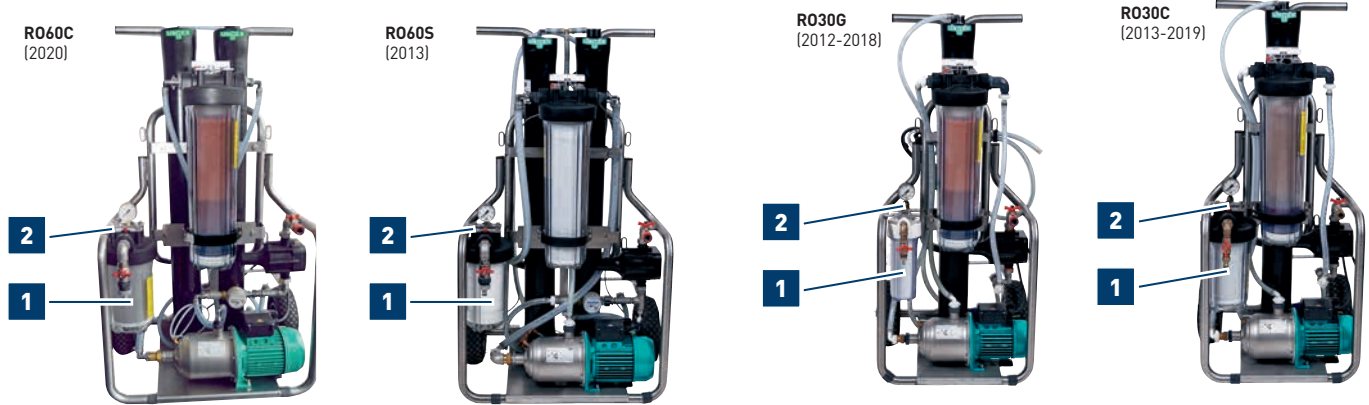

PURE WATER FILTER

HIFLO R060C/S, R030G/C

Quality Tools for Smart Cleaning

1 PREFILTER									
	Part No.	Product	Info	Pack	€/piece	R060C	R060S	R030G	R030C
	17522	PREFILTER CASE SMALL	4,5" x 10"	1		✓	✓		✓
	17521	SEDIMENT PREFILTER (for 17522)	4,5" x 10"	1		(✓)	✓		✓
	17509	COMBI-PREFILTER (CHLORINE/SEDIMENT) (for 17522)	4,5" x 10"	1		✓			✓
	17020	SEALING FOR FILTER HOUSING 4,5"	4,5"	1		✓	✓	✓	✓
	17194	FILTER KEY 4,5" (for 17522, 17195)	4,5"	1		✓	✓		✓
	17195	PREFILTER CASE BIG WITHOUT DRILLING (for chlorine filtre 17919)	4,5" x 20"	1			✓		
	17919	CHLORINE FILTER WITH SEALING (for 17195)	20"	1			✓		
	16574	PREFILTER CASE	2,5" x 10"	1				✓	
	17188	SEDIMENT PREFILTER (for 16574)	2,5" x 10"	1				✓	
	15886	SEALING FOR FILTER HOUSING 2,5"	2,5"	1				✓	
	16637	FILTER KEY 2,5"	2,5"	1				✓	

2 WATER IN & OUT									
	Part No.	Product	Info	Pack	€/piece	R060C	R060S	R030G	R030C
	18775	WATER CONNECTOR, FEMALE	3/4"	1		✓	✓	✓	✓
	17024	WATER CONNECTOR, MALE 1/2"	1/2"	1				✓	✓
	17915	WATER CONNECTOR, MALE 1"	1"	1		✓	✓		
	16636	MANOMETER INCOMING PRESSURE		1		✓	✓	✓	✓
	17607	WATER OUT		1		✓	✓	✓	✓
	17200	MANOMETER ASSEMBLY (after pre-filter)		1				✓	✓
	16577	PURE WATER FLOW METRE		1		✓	✓