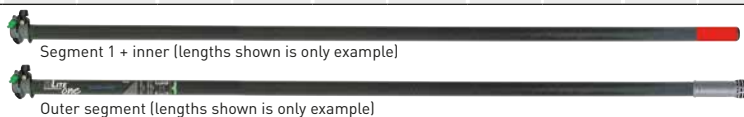

PURE WATER POLES

nLite® ONE, nLite® CONNECT

Quality Tools for Smart Cleaning

nLITE® one

nLite® One GLASS FIBRE POLES

Pole	Length	Segments	Segm. 1 - Ø 26mm		Segm. 2 - Ø 29mm		Segm. 3 - Ø 32mm		Segm. 4 - Ø 35mm		Segm. 5 - Ø 38mm		Segm. 6 - Ø 41mm		Segm. 7 - Ø 44mm		Segm. 8 - Ø 47mm	
			Part No.	€/ piece	Part No.	€/ piece	Part No.	€/ piece	Part No.	€/ piece	Part No.	€/ piece	Part No.	€/ piece	Part No.	€/ piece	Part No.	€/ piece
GF16T	1,50m	2	19869		19851													
GF25T	2,50m	2	19870		19852													
GF45T	4,50m	4	19870		19871		19846		19853									
GF63T	6,40m	6	19870		19871		19846		19847		19848		19854					
GF75T	7,50m	7	19870		19871		19846		19847		19848		19849		19855			
GF87T	8,70m	8	19870		19871		19846		19847		19848		19849		19850		19856	

nLite® One CARBON POLES

CT81T	8,10m	5	19857		19858		19859		19860		19864							
CT96T	9,50m	6	19857		19858		19859		19860		19861		19865					
CT10T	10,90m	7	19857		19858		19859		19860		19861		19862		19866			
CT12T	12,20m	8	19857		19858		19859		19860		19861		19862		19863		19867	

Segment 1 + inner segments = incl. clamp and red warning area at pole end

Last segment = incl. clamp and rubber handle

nLITE connect

nLITE one

nLite® One & Connect CLAMPS

Segm. 1 - Ø 26mm		Segm. 2 - Ø 29mm		Segm. 3 - Ø 32mm		Segm. 4 - Ø 35mm		Segm. 5 - Ø 38mm		Segm. 6 - Ø 41mm		Segm. 7 - Ø 44mm		Segm. 8 - Ø 47mm		Pack
Part No.	€/ piece	Part No.	€/ piece	Part No.	€/ piece	Part No.	€/ piece	Part No.	€/ piece	Part No.	€/ piece	Part No.	€/ piece	Part No.	€/ piece	
17152	●	17157	●	17162	●	17170	●	19374	●	19360	●	19375	●	19376	●	1
17282	●	(without hose clip)				17169	●									1

yellow lever
grey lever

17170 = nLite One & Connect segment 4 top pole end
17169 = nLite Connect Master & Extension lower pole end

nLite® One HANDLE