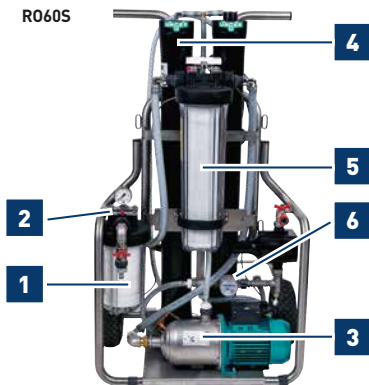

PURE WATER FILTER HIFLO R060S

Quality Tools for Smart Cleaning

1 PREFILTER

R060S PREFILTER CASE				
Part No.	Size	Pack	€/piece	
17522	4,5" x 10"	1		

R060S PREFILTER				
Part No.	Size	Pack	€/piece	
17521	4,5" x 10"	1		

R060S PRE-FILTER "CHLORINE"				
Part No.	Size	Pack	€/piece	
17919	20"	1		

R060S SEALING FOR FILTER HOUSING				
Part No	Ø	Pack	€/piece	
17020	15 cm	1		

2 WATER IN & OUT

R060S WATER CONNECTOR, FEMALE				
Part No.	Size	Pack	€/piece	
18775	3/4"	1		

R060S WATER CONNECTOR, MALE				
Part No.	Size	Pack	€/piece	
17915	1"	1		

R060S MANOMETER INCOMING PRESSURE				
Part No	Pack	€/piece		
16636	1			

R060S WATER OUT				
Part No	Pack	€/piece		
17607	1			

3 PUMPE

R060S PUMP CONTROL			
Part No	Pack	€/piece	
17192	1		

R060S PRESSURE PUMP			
Part No.	Pack	€/piece	
17918	1		

4 MEMBRANE

R060S MEMBRANE				
Part No.	Size	Pack	€/piece	
17189	4" x 40" (Membrane)	1		
17190	4" x 40" (Pressure Tube)	1		

R060S MANOMETER WORKING PRESSURE				
Part No	Pack	€/piece		
17191	1			

R060S MEMBRANE PRESSURE TUBE BOTTOM PLATE				
Part No	Pack	€/piece		
18042	1			

R060S MEMBRANE PRESSURE TUBE TOP PLATE, CPL				
Part No	Pack	€/piece		
18043	1			

R060S MEMBRANE PRESSURE TUBE TOP PLATE				
Part No	Pack	€/piece		
18044	1			

5 CHLORINE FILTER

R060S CHLORIN FILTER HOUSING				
Part No.	Pack	€/piece		
17195	1			

R060S FILTER KEY				
Part No.	Size	Pack	€/piece	
17194	4,5"	1		

6 TUBES

R060S CAPILLARY TUBE				
Part No.	Info	Pack	€/piece	
17920	Membrane to Pump, black	1		
17921	concentrate	1		

R060S O-RING HOSE CONNECTION				
Part No.	Size	Pack	€/piece	
18045	1" (R060S)	1		

more spare parts for R060S see page 7