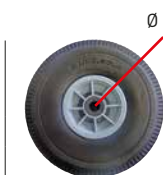

HydroPower® R0 REPLACEMENT WHEEL

Part No.	Pack	€/piece
19368	1 Set