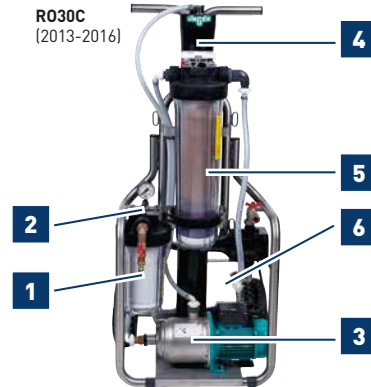

PURE WATER FILTER

HIFLO R030G/R030C

1 PREFILTER

R030G PREFILTER CASE

Part No.	Size	Pack	€/piece
16574	2,5" x 10"	1	

R030G PREFILTER

Part No.	Size	Pack	€/piece
17188	2,5" x 10"	1	

R030C PREFILTER CASE

Part No.	Size	Pack	€/piece
17522	4,5" x 10"	1	

R030C CHLORINE FILTER

Part No.	Size	Pack	€/piece
17509	4,5" x 10"	1	

R030C PREFILTER

ATTENTION: Does not filter chlorine!

Part No.	Size	Pack	€/piece
17521	4,5" x 10"	1	

R030G O-RING FOR PREFILTER CASE

Part No.	Ø	Pack	€/piece
15886	9 cm	1	

R030G/C SEALING FOR FILTER HOUSING

Part No.	Ø	Pack	€/piece
17020	15 cm	1	

R030G FILTER KEY (PRE-FILTER)

Part No.	Size	Pack	€/piece
16637	2,5"	1	

2 WATER IN & OUT

R030G/R030C WATER CONNECTOR, FEMALE

Part No.	Size	Pack	€/piece
18775	3/4"	1	

R030G/R030C WATER CONNECTOR, MALE

Part No.	Size	Pack	€/piece
17024	1/2"	1	

R030G/R030C WATER IN COMPONENTS

Part No.	Position	Pack	€/piece
17199	Before Prefilter (R030G)	1	
17510	Before Prefilter (R030C)	1	

R030G/R030C MANOMETER INCOMING PRESSURE

Part No.	Pack	€/piece
16636	1	

R030G/R030C WATER IN COMPONENTS

Part No.	Position	Pack	€/piece
17200	After Prefilter	1	

3 PUMP

R030G/R030C PUMP CONTROL

Part No.	Pack	€/piece
17192	1	

R030G/R030C PRESSURE PUMP

Part No.	Pack	€/piece
17193	1