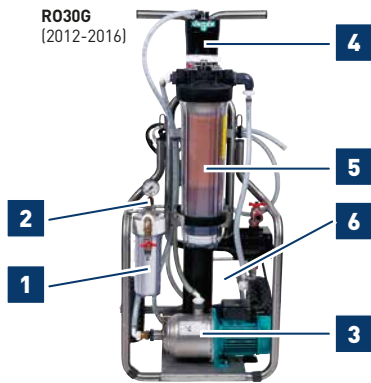

PURE WATER FILTER

HIFLO R030G/R030C

1 PREFILTER

R030G PREFILTER CASE

Part No.	Size	Pack	€/piece
16574	2,5" x 10"	1	

R030G PREFILTER

Part No.	Size	Pack	€/piece
17188	2,5" x 10"	1	

R030C PREFILTER CASE

Part No.	Size	Pack	€/piece
17522	4,5" x 10"	1	

R030C CHLORINE FILTER

Part No.	Size	Pack	€/piece
17509	4,5" x 10"	1	

R030C PREFILTER

ATTENTION: Does not filter chlorine!

Part No.	Size	Pack	€/piece
17521	4,5" x 10"	1	

R030G O-RING FOR PREFILTER CASE

Part No.	Ø	Pack	€/piece
15886	9 cm	1	

R030G/C SEALING FOR FILTER HOUSING

Part No.	Ø	Pack	€/piece
17020	15 cm	1	

R030G FILTER KEY (PRE-FILTER)

Part No.	Size	Pack	€/piece
16637	2,5"	1	

2 WATER IN & OUT

R030G/R030C WATER CONNECTOR, FEMALE

Part No.	Size	Pack	€/piece
18775	3/4"	1	

R030G/R030C WATER CONNECTOR, MALE

Part No.	Size	Pack	€/piece
17024	1/2"	1	

R030G/R030C WATER IN COMPONENTS

Part No.	Position	Pack	€/piece
17199	Before Prefilter (R030G)	1	
17510	Before Prefilter (R030C)	1	

R030G/R030C MANOMETER INCOMING PRESSURE

Part No.	Pack	€/piece
16636	1	

R030G/R030C WATER IN COMPONENTS

Part No.	Position	Pack	€/piece
17200	After Prefilter	1	

3 PUMP

R030G/R030C PUMP CONTROL

Part No.	Pack	€/piece
17192	1	

R030G/R030C PRESSURE PUMP

Part No.	Pack	€/piece
17193	1