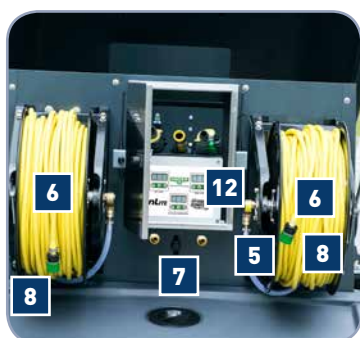

PURE WATER FILTER HYDRO POWER® RO XXL