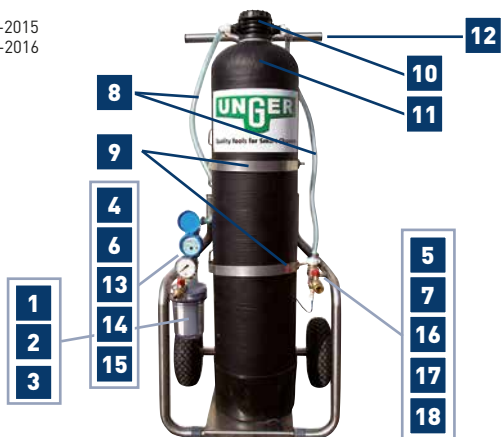

PURE WATER FILTER

HIFLO DI400 / DI800

DI400: 2011-2015
DI800: 2011-2016

1 DI400/800 PREFILTER CASE

Part No.	Size	Pack	€/piece
18075	2,5" x 10" w/ drilling & manometer	1	

2 DI400/800 PREFILTER 80 µm

Part No.	Pack	€/piece
16575	1	

3 DI400/800 O-RING FOR PREFILTER CASE

Part No.	Pack	€/piece
15886	1	

4 DI400/800 WATER CONNECTOR, MALE

Part No.	Size	Pack	€/piece
17024	1/2"	1	

5 DI400/800 PLASTIC CONNECTOR, FEMALE

Part No.	Size	Pack	€/piece
18775	3/4"	1	

6 DI400/800 WATER IN COMPONENTS

Part No.	Pack	€/piece
16583	1	

7 DI400/800 WATER OUT COMPONENTS

Part No.	Pack	€/piece
17607	1	

8 DI400/800 DI HOSE WITH CONNECTORS

Part No.	Product	Pack	€/piece
16578	DI400	1	
16579	DI800	1	

9 DI400/800 DI TENSION BAND FOR THE BOTTLE

Part No.	Product	Pack	€/piece
16581	DI400	1	
16582	DI800	1	

DI400/800 FILTER KEY (PRE-FILTER)

Part No.	Size	Pack	€/piece
16637	2,5"	1	

DI400/800 BOTTLE LOCK KEY

Part No.	Pack	€/piece
15327	1	

DI400/800 REPLACEMENT BOTTLE

Part No.	Size	Info	Pack	€/piece
15509	25 l	empty, no accessories	1	
DIR40	25 l	complete, w/resin	1	
15510	50 l	empty, no accessories	1	
DIR80	50 l	complete, w/resin	1	

DI400/800 BOTTLE LOCK

Part No.	Size	Info	Pack	€/piece
16571	3/4"	without inserts	1	

DI400/800 O-RING FOR BOTTLE LOCK

Part No.	Pack	€/piece
16572	1	

DI400/800 DI TDS-MONITOR

Part No.	Type	Pack	€/piece
16576	DM-2	1	

DI400/800 DI NOZZLE ROD

Part No.	Product	Pack	€/piece
16750	DI400	1	

DI400/800 ENDPLUGS FOR CART HANDLE

Part No.	Pack	€/piece
15731	1	

DI400/800 WATER METRE

Part No.	Size	Pack	€/piece
16577	1/2"	1	

DI400/800 MANOMETER INCOMING PRESSURE

Part No.	Pack	€/piece
16636	1	

DI400/800 ELECTRODE GROUP WATER IN

Part No.	Pack	€/piece
16584	1	

DI400/800 ELECTRODE WATER IN

Part No.	Pack	€/piece
16586	1	

DI400/800 DI WATER-OUT-CONDUCTIVITY ELECTRODE

Part No.	Pack	€/piece
18322	1	

DI400/800 DI WATER-OUT-SAMPLE VALVE

Part No.	Pack	€/piece
16573	1	

DI400/800 REPLACEMENT WHEEL

Part No.	Pack	€/piece
15961	1