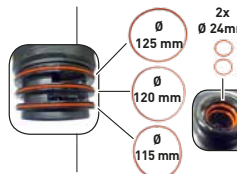

HydroPower® R0 O-RING SET FOR TOP CAP 2+3 (5 PCS.)

Part No.	Pack	€/piece
R0OR2	for top cap 2 (membrane 1)	1
R0OR3	for top cap 3 (membrane 2)	1